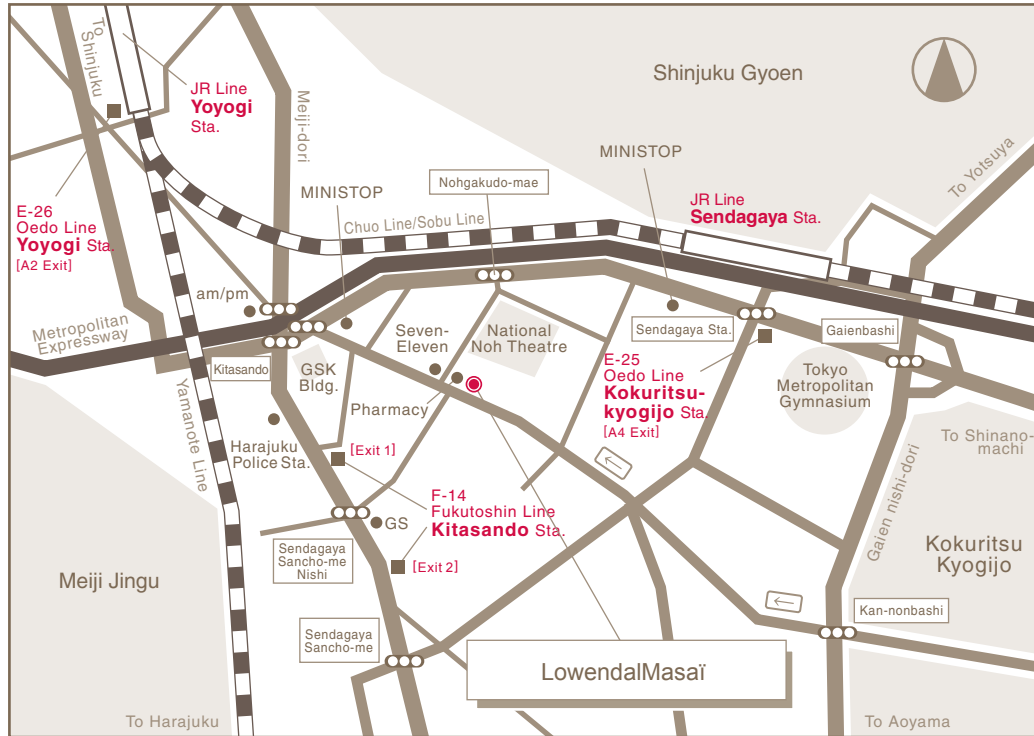

Access Map

Address : Kitasando DT bldg. 5F, 4-16-7 Sendagaya, Shibuya-ku, Tokyo
Phone : +81 (0)3 6661 4501

7min walk from Yoyogi Sta. on JR line and Metro Oedo Line
7min walk from Sendagaya Sta. on JR line
7min walk from Kokuritsu Kyogijo Sta. on Metro Oedo Line
3min walk from Kitasando Sta. on Metro Fukutoshin Line